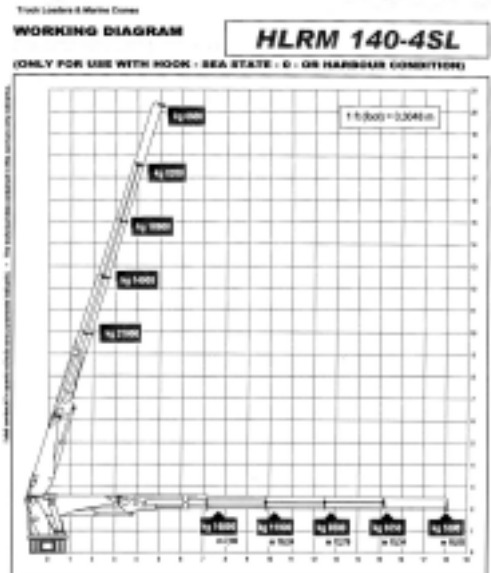

SMS SHOALBUSTER 26m x 9.1m Shoalbuster 2609

BUILT	June 2009
LOA	26.02 Metre
BEAM	9.01 Metre
DRAFT AFT	2.65 Metre
DISPLACEMENT	260 Tonne

CAPACITIES	
FUEL	126 Cu Metre
FRESH WATER	30.3 Cu M

SMS SHOALBUSTER

WINCHES

50 Tonne Anchor/Towing AMW—H—400
 8 Tonne Brevini Tugger Winch 4.5 m per min

ANCHORS

2 x 225kg Pool TW (HHP)
 Chain 7.5mm – 192.5m Stud-Link

CRANE LIFTING CAPACITY

OTHER EQUIPMENT

Mampraey 30/45 Towing Hook
 Freshwater Maker: 4.5m³ per day/18.7 Lph