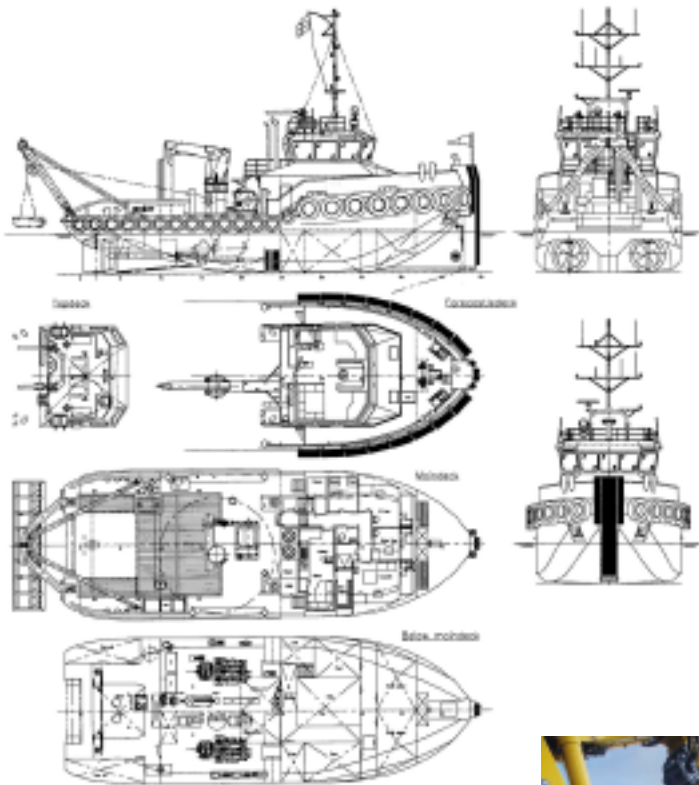

SMS SHOALBUSTER 26m x 9.1m Shoalbuster 2609

DECK EQUIPMENT

Heila HLRM Crane 140—4SL
5.3 Tonne @ 18.03 Metre
16.8 Tonne @ 7.69 Metre

WINCHES

50 Tonne Anchor/Towing AMW—H—400
8 Tonne Brevini Tugger Winch 4.5 m per min

ANCHORS

2 x 225kg Pool TW (HHP)
Chain 7.5mm – 192.5m Stud-Link